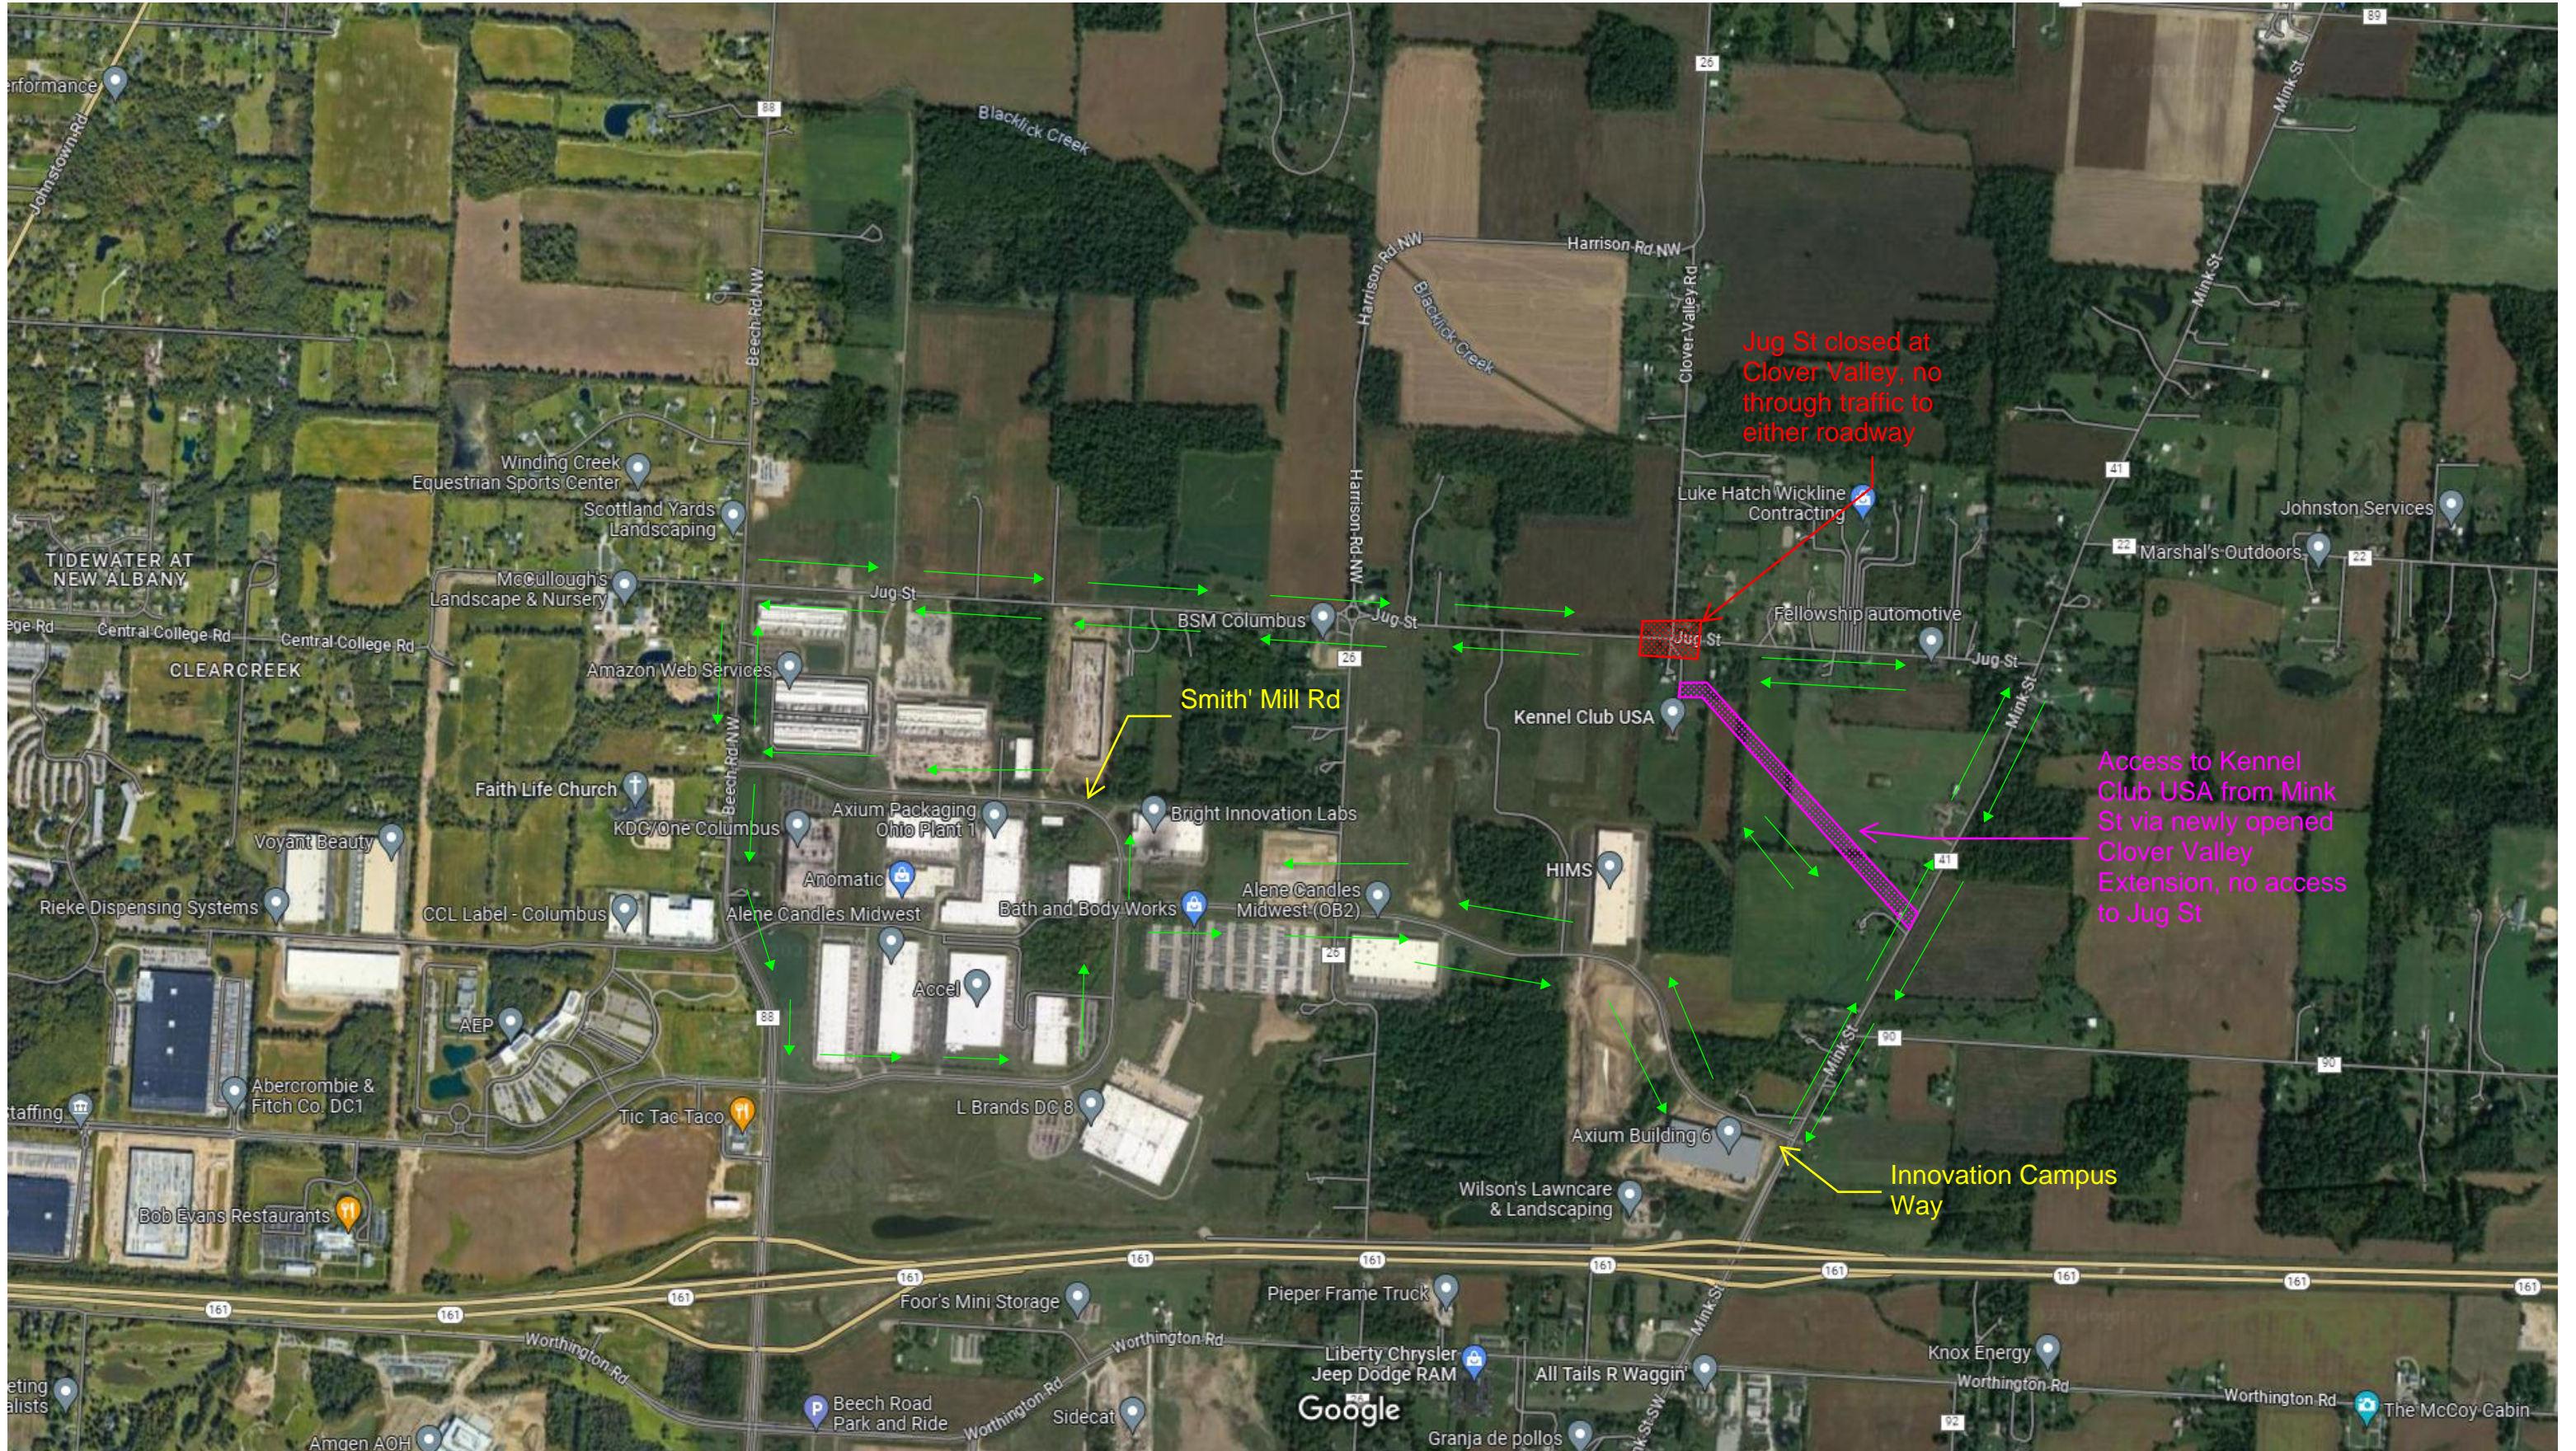

Clover Valley Rd/Jug St Intersection Detour - Through Traffic

Google Maps

Intersection Closure of Jug St/Clover Valley: Starts on or around 09/25/23 for 4 weeks