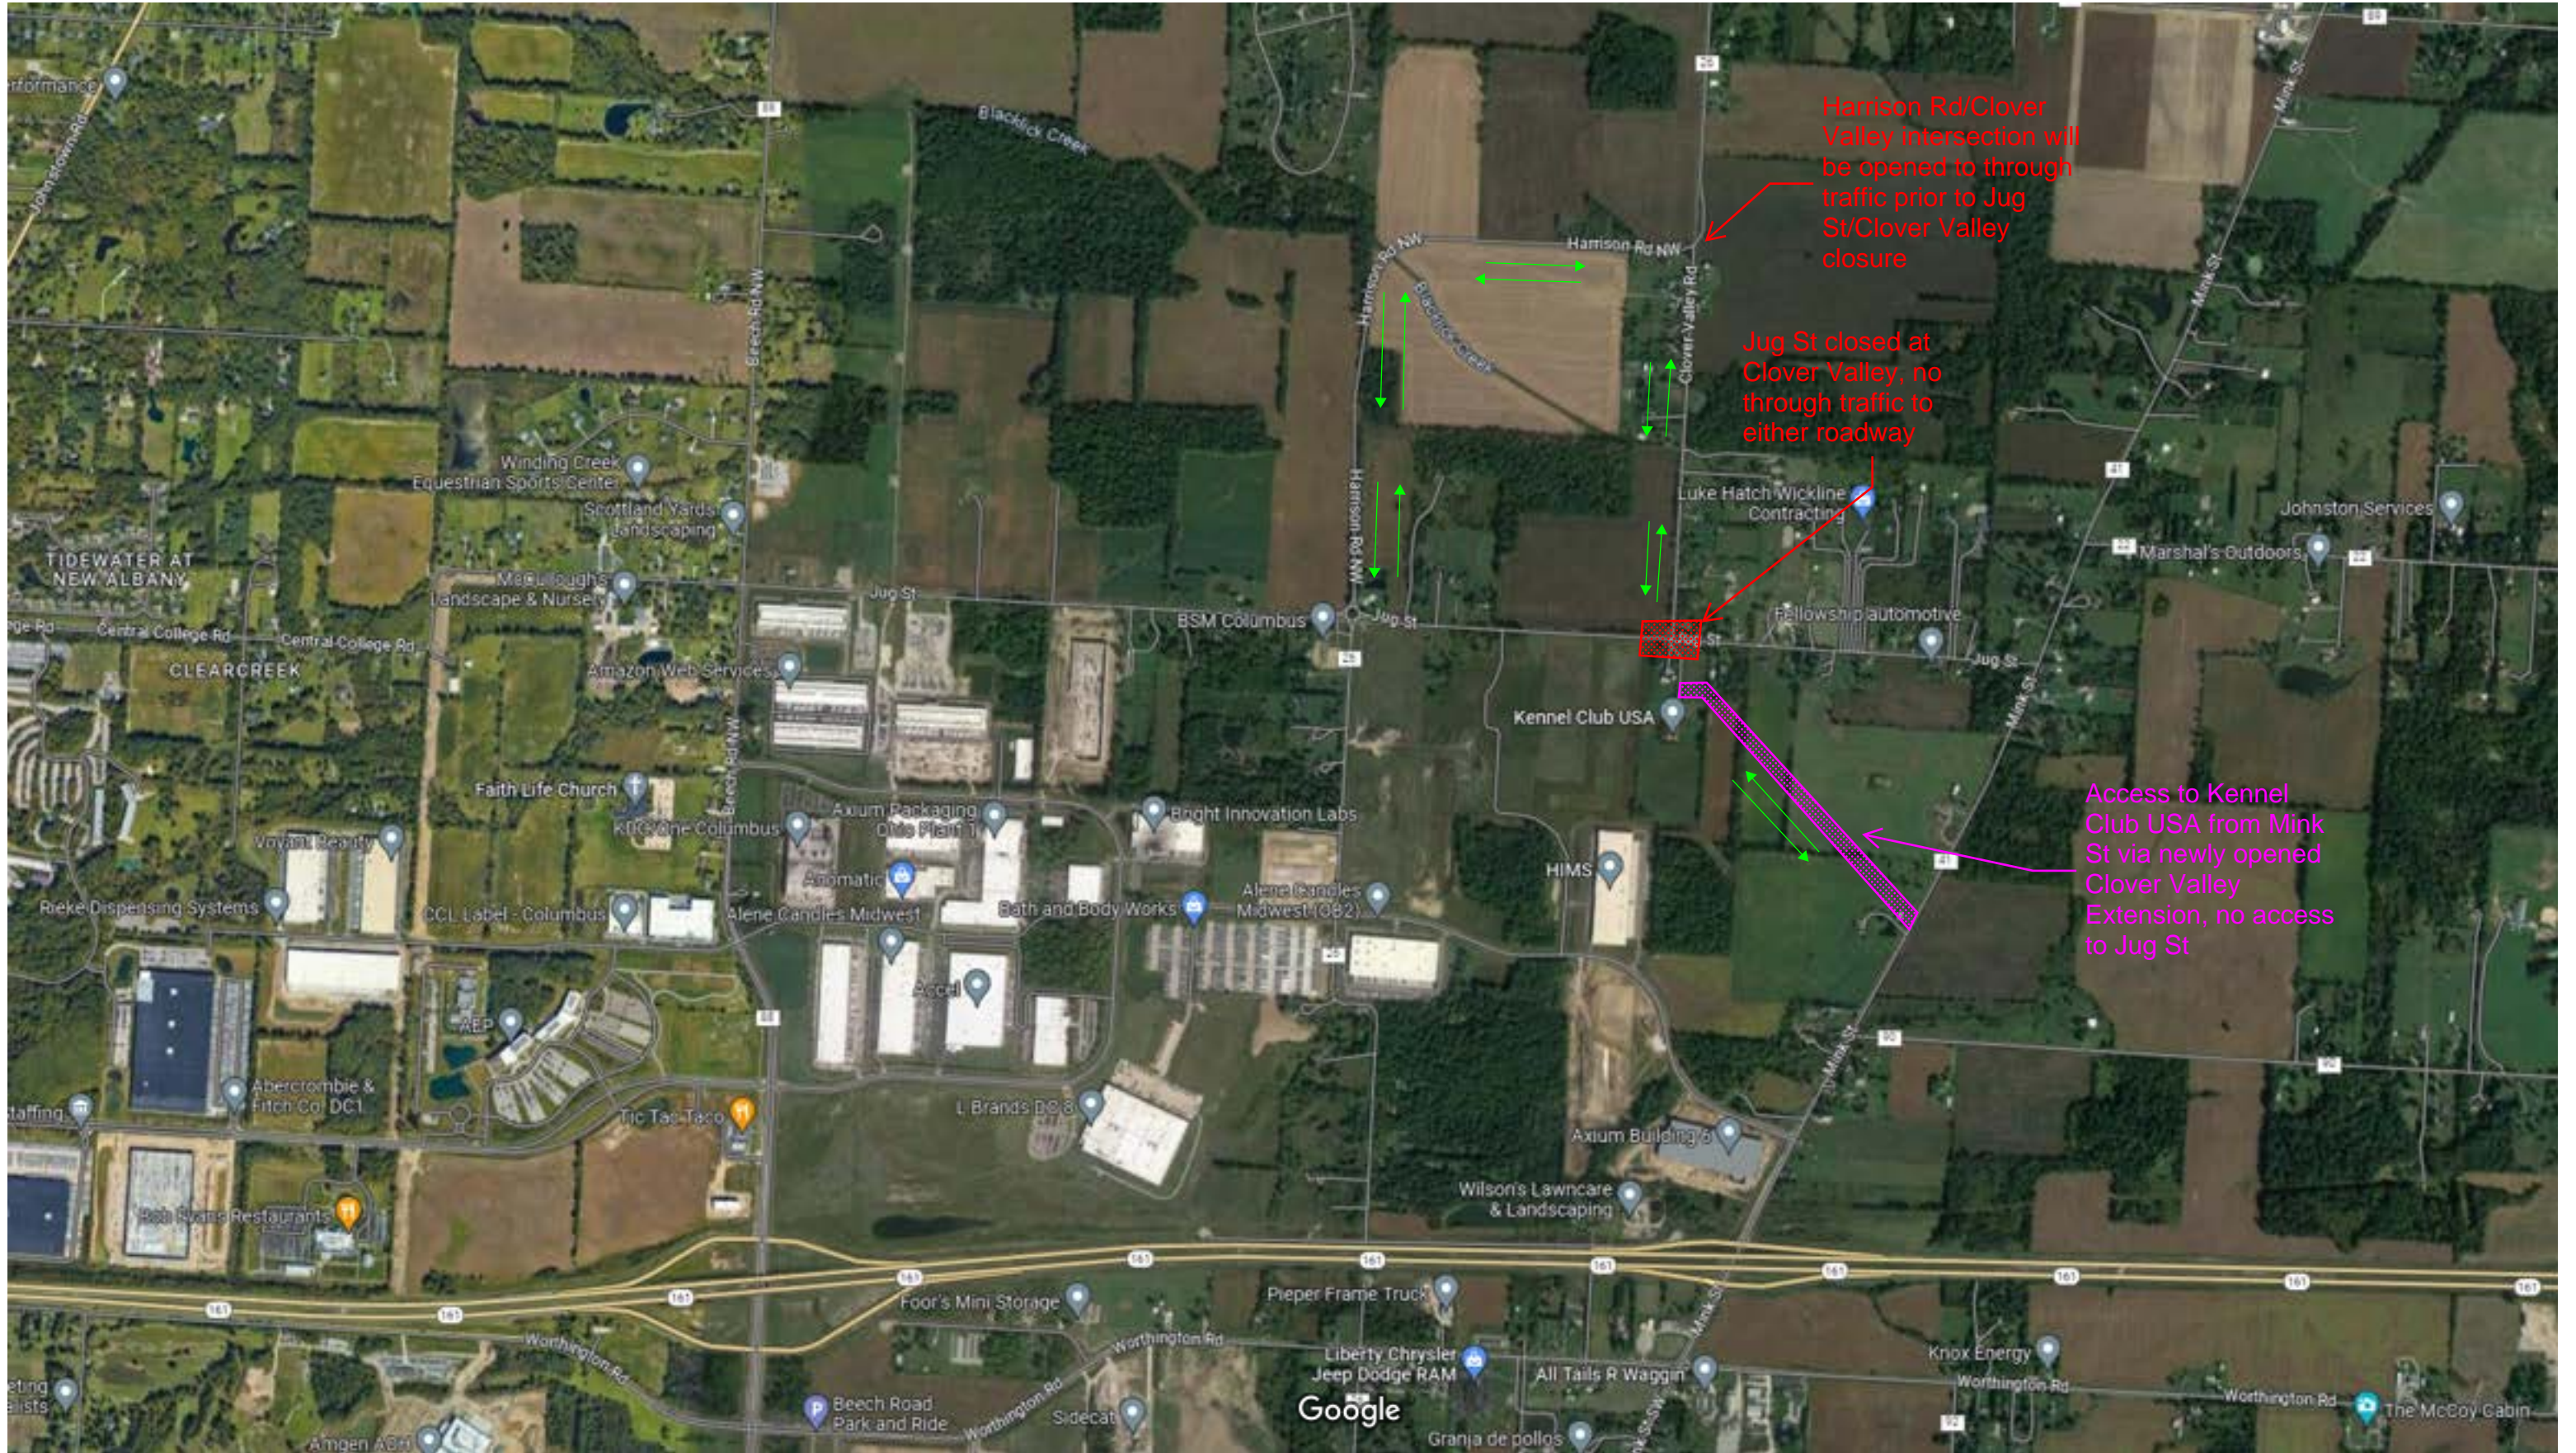

Clover Valley Rd - Access to Jug St Detour

Google Maps

Intersection Closure of Jug St/Clover Valley: Starts on or around 09/25/23 for 4 weeks